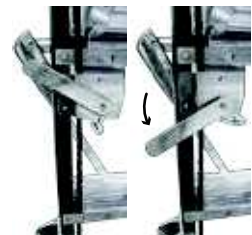

CAGE[®] OPTIONS

**Little
Giant**
Ladder Systems

CLIMB ON

**ADJUSTABLE
OUTRIGGER
COMPACT
5-8, 6-10
AERIAL
5-9, 8-14**

**AERIAL
CAGE TIP
& GLIDE™
WHEELS**

**COMPACT
SNAP FEET
TIP & GLIDE™
WHEELS**

**COMPACT
SIDE TIP &
GLIDE™
WHEELS**

**ALL TERRAIN
TIP & GLIDE™
WHEELS**

**SADDLE
BAG**

**DUAL
WHEEL
LIFT™
AERIAL
6-10
COMPACT**

**DROP
ZONE NET
STANDARD
ON AERIAL
OPTIONAL
ON
COMPACT**

**ORIGINAL
ONE-
DIRECTIONAL
GATES**

**DESCENT
CONTROL
WITH
HANDLE**

**DUAL
BUILT-IN
RATCHET™
LEVELERS**

**ROPE &
PULLEY
SYSTEM
WITH
DESCENT
CONTROL**