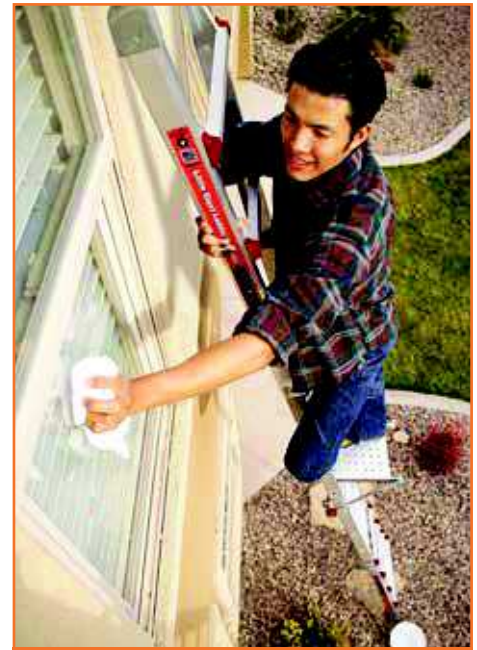

SUPER DUTY

**ANSI-RATED FOR
SPECIAL DUTY USE**

Type IAA - 375 lbs.

**Little
Giant**
Ladder Systems

CLIMB ON

Expand your work area.

Stable, strong two-person stepladder.

Access hard-to-reach places.